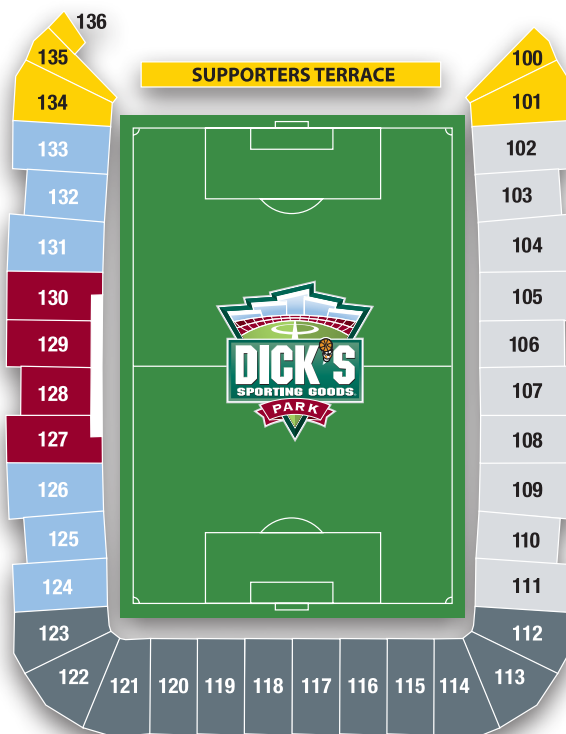

2012 BENEFITS

Special Season Ticket Holder Price on Concessions

Choose from the $5 value menu or $4 16oz. beers - exclusive with your Burgundy Card.

Season Ticket Holder Tenure Prizes

Rapids Rewards Experiences

- Chalk Talk with Coaching Staff
- Watch warm-ups from team's bench
- Other exclusive opportunities

Early Entrance to the Stadium – Exclusive Entrances

KSE Events Discount **NEWFOR2012!**

Season Ticket Holder of the Week **NEWFOR2012!**

Lanyard/Credential for Season Tickets and Burgundy Card

Season Ticket Holder Gift

Meet the Team Party

Flexible Payment Plans

Kickback Card Program

Exclusive Season Ticket Holder Team Training Session

Dedicated Customer Service Specialist/Account Representative

Season Ticket Holder Website – Manage My Account

Priority on Seat Upgrades

Special Presale on Individual Game Tickets

Season Ticket Holder Bonus Vouchers (4 per seat) *

Exclusive Season Ticket Holder Parking Lot

Flexible Ticket Exchange *

Discounted Additional Tickets

20% Discount at Altitude Authentics

* Excludes blackout dates.